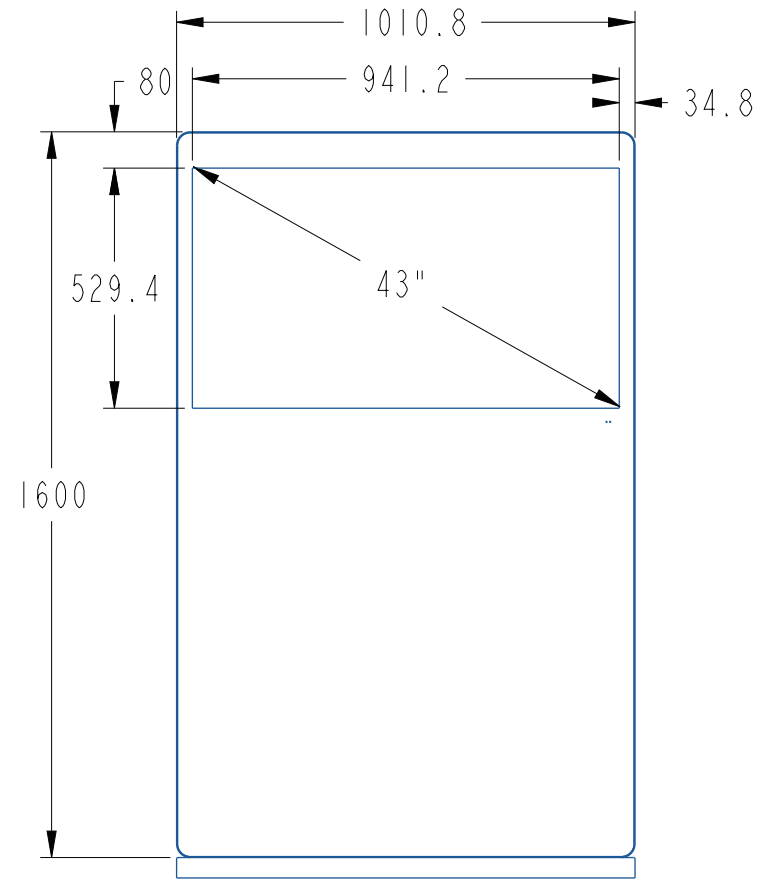

YSD-ID4300ZFSH-N

						Plating					
						43 inch screen		Yamato Signage Inc.			
Mark	Number	partition	Change No	Signature	Date			Unit	Proportion	Projection identification	Edition
Design					17-06-21	Product code		mm	*		A0
Audit								Qty		1 st	total 1
Craftsmanship							*				
Standardization											
Approve								YSD-ID4300ZFSH-N			

N-AS4Z003FI-DSI

						Plating					
						43 inch screen		Yamato Signage Inc.			
Mark	Number	partition	Change No	Signature	Date	Product code		Unit	Proportion	Projection identification	Edition
Design					11-06-21			mm	*		A0
Audit								Qty		1 st	total 1
Craftsmanship								* YSD-ID4300ZFSV-N			
Standardization											
Approve											