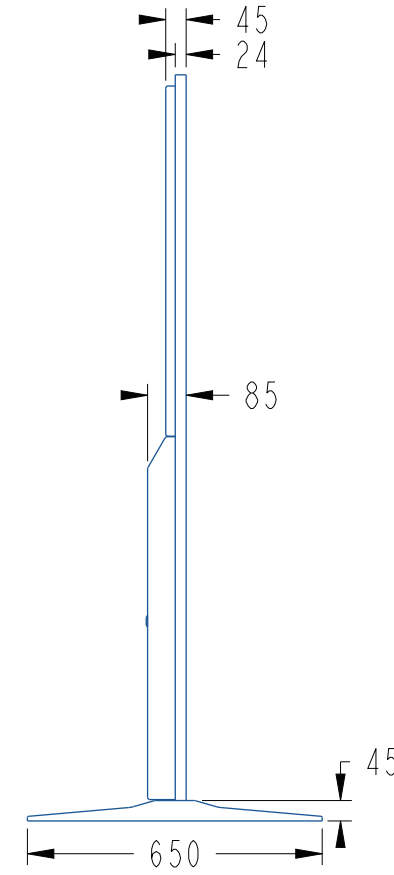

YSD-ID4300ZFSH-N

						Plating					
						43 inch screen		Yamato Signage Inc.			
Mark	Number	partition	Change No	Signature	Date			Unit	Proportion	Projection identification	Edition
Design					17-06-21	Product code		mm	*		A0
Audit								Qty		1 st	total 1
Craftsmanship							*				
Standardization											
Approve								YSD-ID4300ZFSH-N			

N-AS4Z003FI-DSI

						Plating					
						43 inch screen		Yamato Signage Inc.			
Mark	Number	partition	Change No	Signature	Date	Product code		Unit	Proportion	Projection identification	Edition
Design					11-06-21			mm	*		A0
Audit								Qty		1 st	total 1
Craftsmanship								* YSD-ID4300ZFSV-N			
Standardization											
Approve											