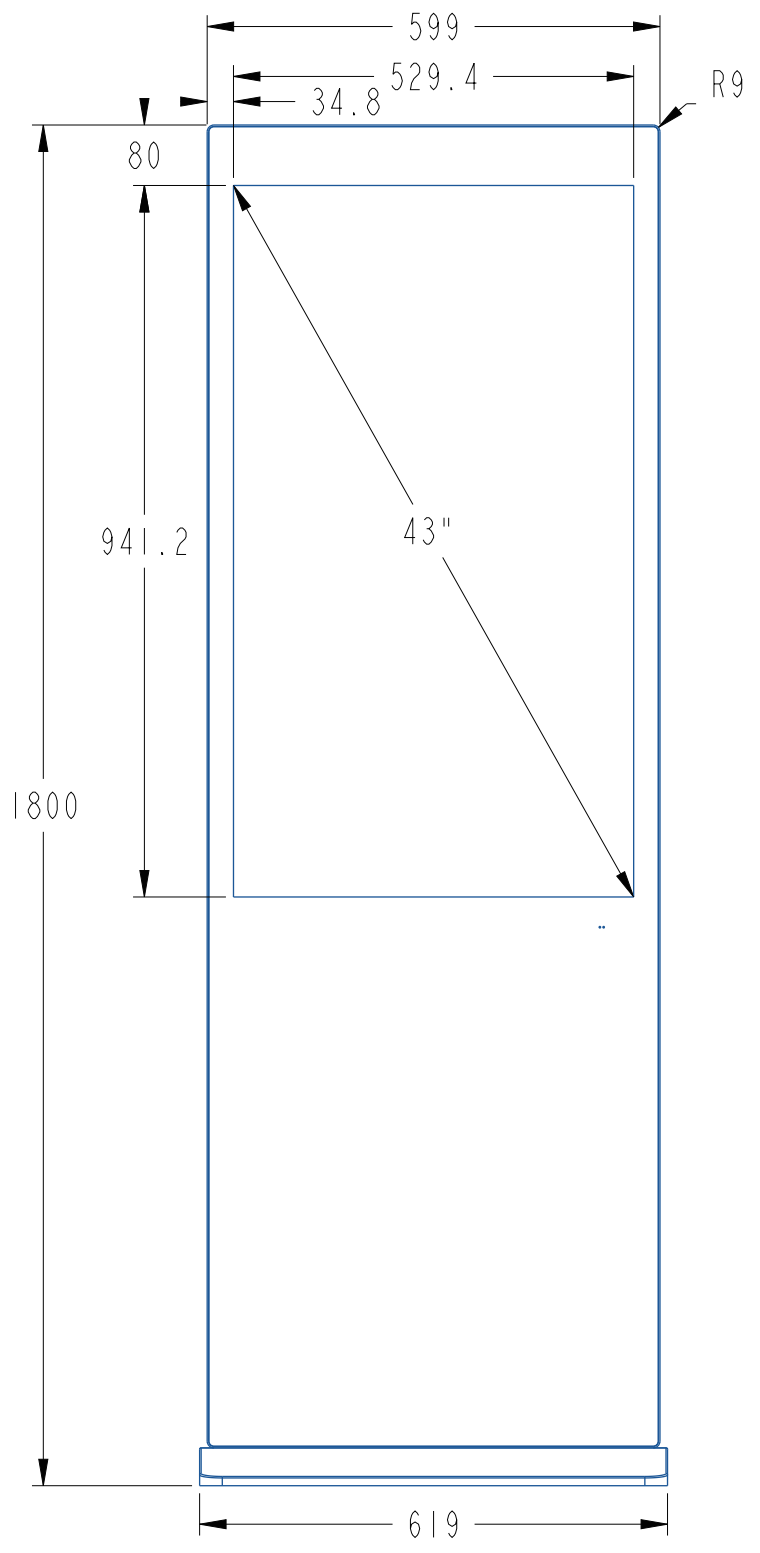

YSD-ID4300ZFSH-N

						Plating					
						43 inch screen		Yamato Signage Inc.			
Mark	Number	partition	Change No	Signature	Date			Unit	Proportion	Projection identification	Edition
Design					17-06-21	Product code		mm	*		A0
Audit								Qty		1 st	total 1
Craftsmanship							*				
Standardization											
Approve								YSD-ID4300ZFSH-N			

N-AS4Z003FI-DSI

						Plating					
						43 inch screen		Yamato Signage Inc.			
Mark	Number	partition	Change No	Signature	Date	Product code		Unit	Proportion	Projection identification	Edition
Design					11-06-21			mm	*		A0
Audit								Qty		1 st	total 1
Craftsmanship								* YSD-ID4300ZFSV-N			
Standardization											
Approve											