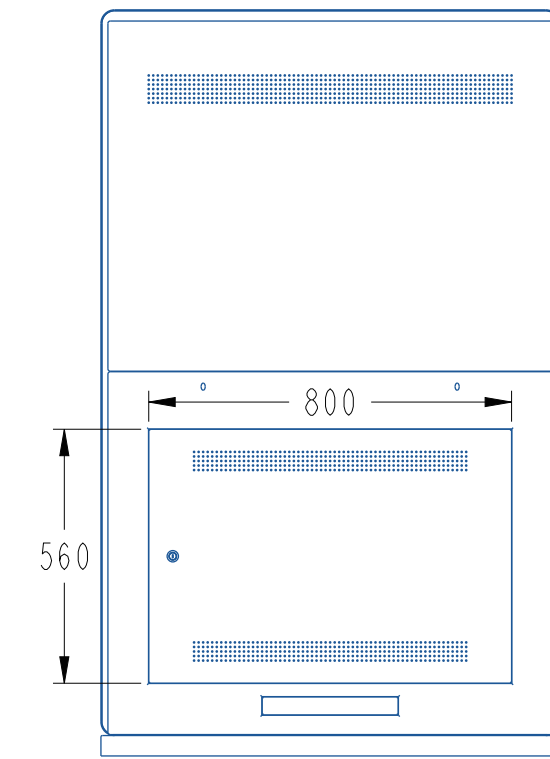

YSD-ID4300ZFSH-N

						Plating					
						43 inch screen		Yamato Signage Inc.			
Mark	Number	partition	Change No	Signature	Date			Unit	Proportion	Projection identification	Edition
Design					17-06-21	Product code		mm	*		A0
Audit								Qty		1 st	total 1
Craftsmanship							*				
Standardization											
Approve								YSD-ID4300ZFSH-N			

N-AS4Z003FI-DSI

						Plating					
						43 inch screen		Yamato Signage Inc.			
Mark	Number	partition	Change No	Signature	Date	Product code		Unit	Proportion	Projection identification	Edition
Design					11-06-21			mm	*		A0
Audit								Qty		1 st	total 1
Craftsmanship								* YSD-ID4300ZFSV-N			
Standardization											
Approve											