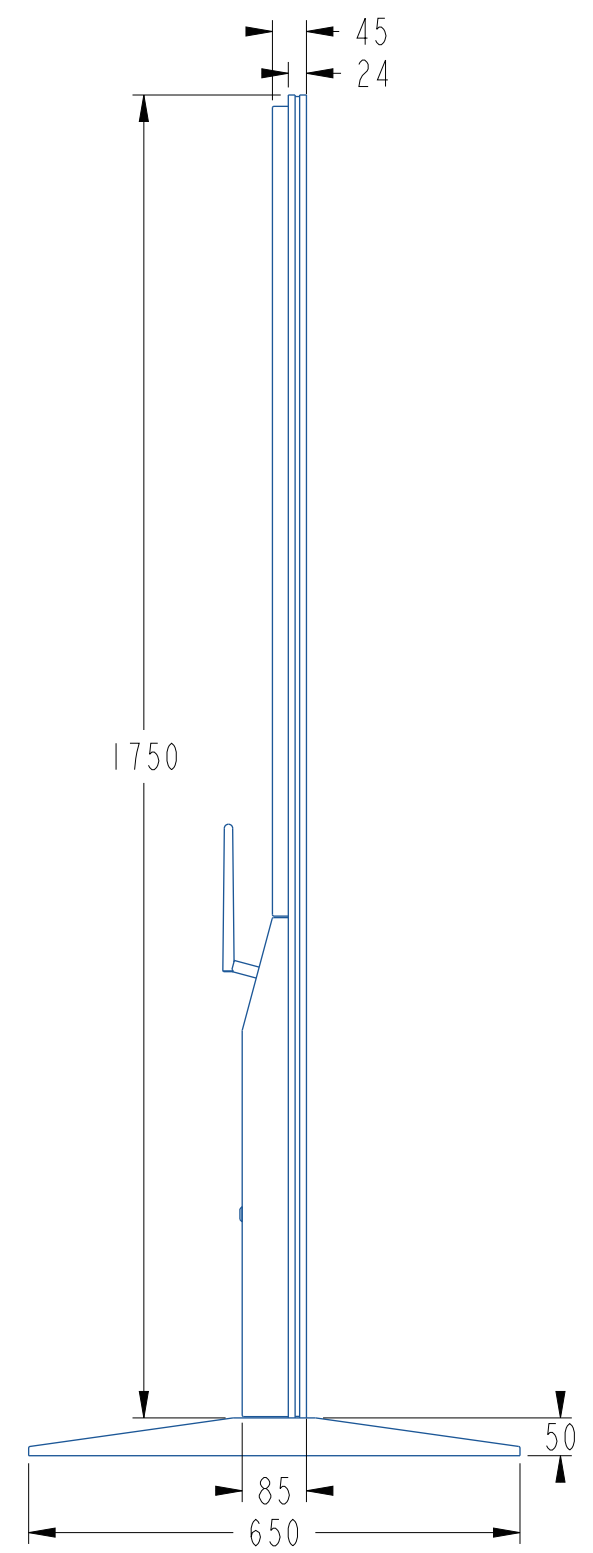

YSD-ID4300ZFSH-N

						Plating					
						43 inch screen		Yamato Signage Inc.			
Mark	Number	partition	Change No	Signature	Date			Unit	Proportion	Projection identification	Edition
Design					17-06-21	Product code		mm	*		A0
Audit								Qty		1 st	total 1
Craftsmanship							*				
Standardization											
Approve								YSD-ID4300ZFSH-N			

N-AS4Z003FI-DSI

						Plating					
						43 inch screen		Yamato Signage Inc.			
Mark	Number	partition	Change No	Signature	Date	Product code		Unit	Proportion	Projection identification	Edition
Design					11-06-21			mm	*		A0
Audit								Qty		1 st	total 1
Craftsmanship								* YSD-ID4300ZFSV-N			
Standardization											
Approve											