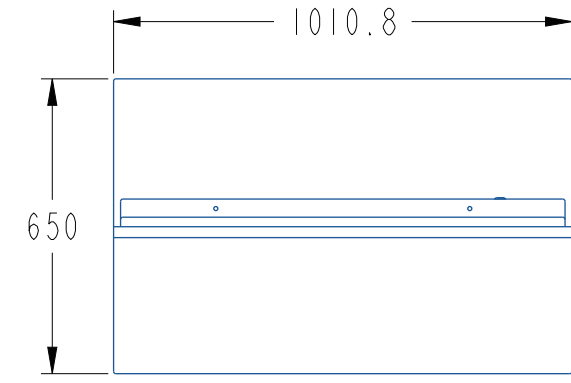

YSD-ID4300ZFSH-N

						Plating					
						43 inch screen		Yamato Signage Inc.			
Mark	Number	partition	Change No	Signature	Date			Unit	Proportion	Projection identification	Edition
Design					17-06-21	Product code		mm	*		A0
Audit								Qty		1 st	total 1
Craftsmanship							*				
Standardization											
Approve								YSD-ID4300ZFSH-N			

N-AS4Z003FI-DSI

						Plating					
						43 inch screen		Yamato Signage Inc.			
Mark	Number	partition	Change No	Signature	Date	Product code		Unit	Proportion	Projection identification	Edition
Design					11-06-21			mm	*		A0
Audit								Qty		1 st	total 1
Craftsmanship								* YSD-ID4300ZFSV-N			
Standardization											
Approve											