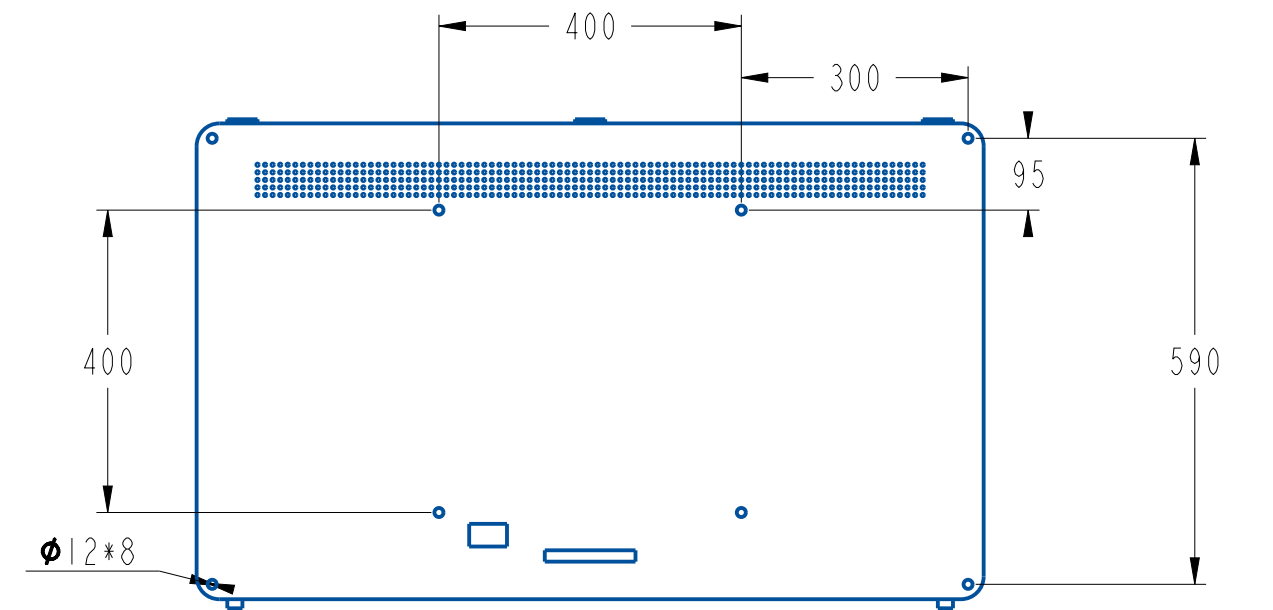

YSD-OD4300ZWMH-FC-N

						Plating					
						43 inch screen		Yamato Signage Inc.			
Mark	Number	partition	Change No	Signature	Date	Product code	Unit	Proportion	Projection identification	Edition	
Design					04-23-21		mm	1:10		A0	
Audit							Qty		1 st	total 1	
Craftsmanship							*				
Standardization											
Approve						YSD-OD4300ZWMH-FC-N					