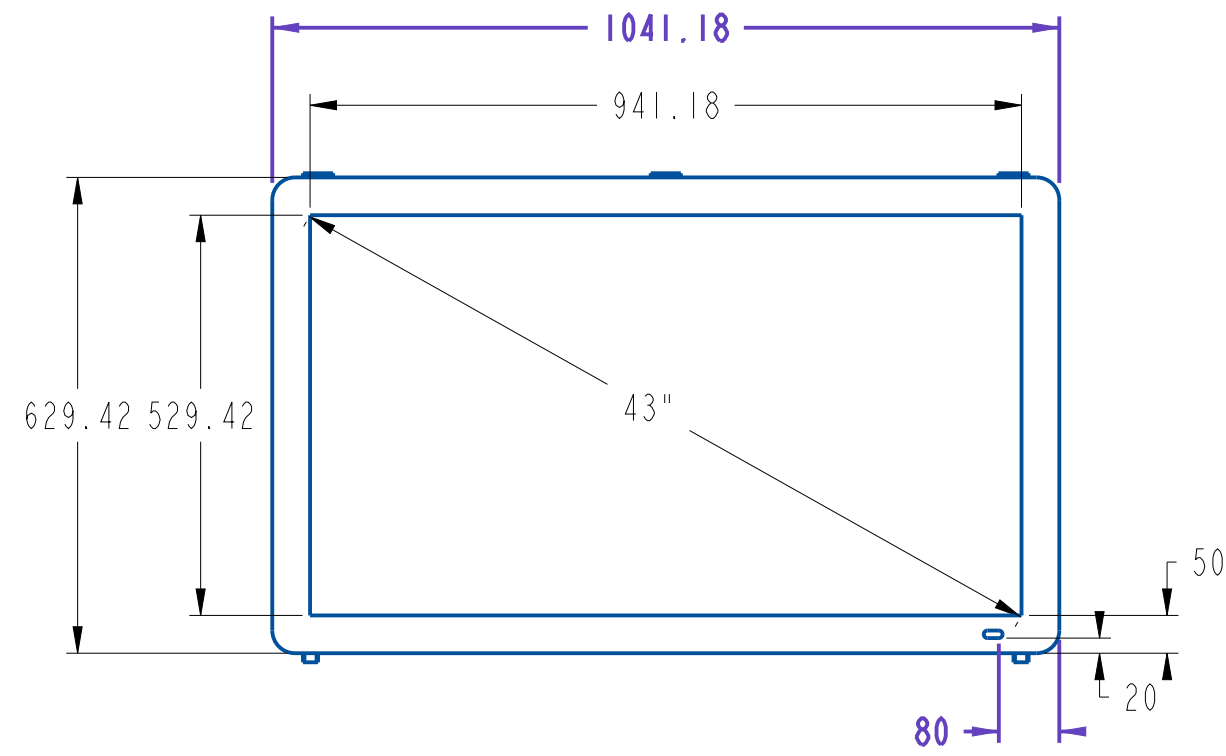

YSD-OD4300ZWMH-FC-N

						Plating					
						43 inch screen		Yamato Signage Inc.			
Mark	Number	partition	Change No	Signature	Date	Product code	Unit	Proportion	Projection identification	Edition	
Design					04-23-21		mm	1:10		A0	
Audit							Qty		1 st	total 1	
Craftsmanship							*				
Standardization											
Approve						YSD-OD4300ZWMH-FC-N					