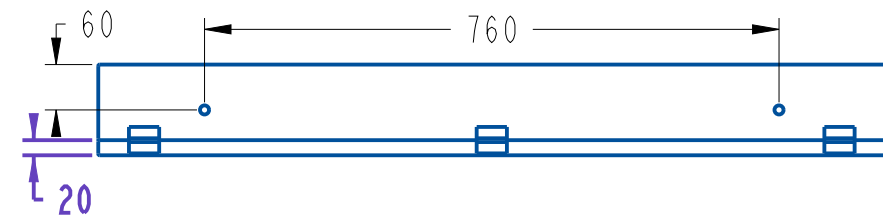

YSD-OD4300ZWMH-FC-N

						Plating					
						43 inch screen		Yamato Signage Inc.			
Mark	Number	partition	Change No	Signature	Date	Product code	Unit	Proportion	Projection identification	Edition	
Design					04-23-21		mm	1:10		A0	
Audit							Qty		1 st	total 1	
Craftsmanship							*				
Standardization											
Approve						YSD-OD4300ZWMH-FC-N					