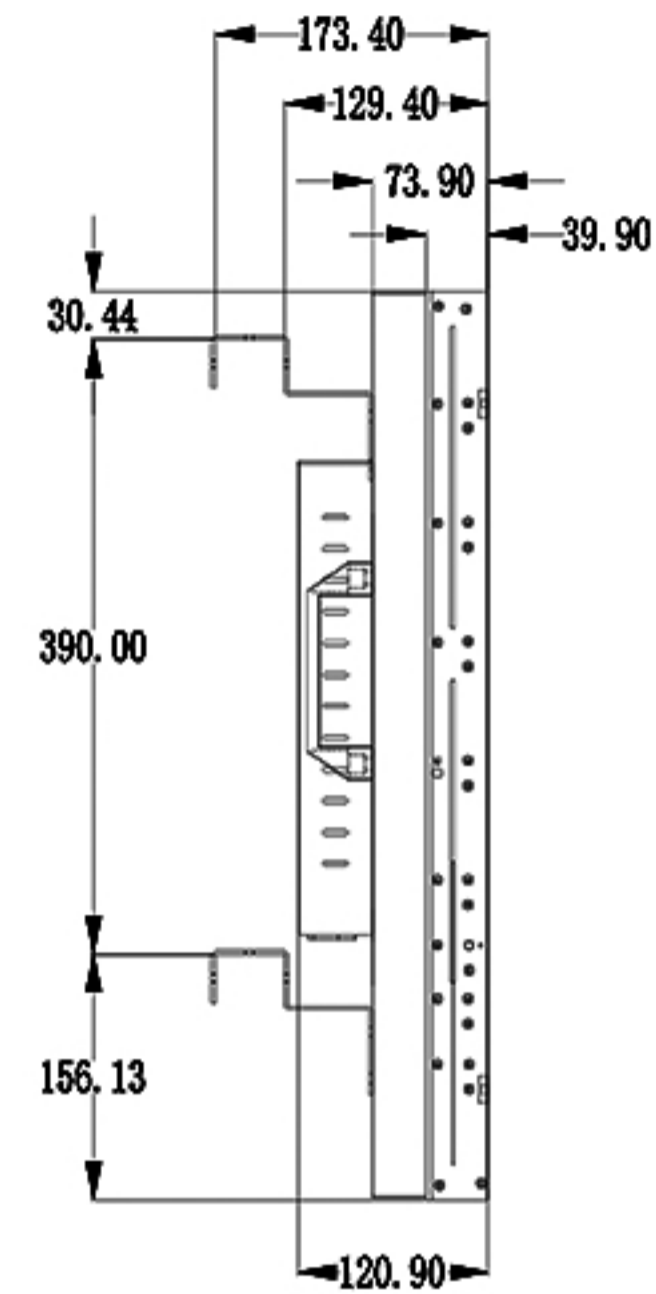

ysd-md4600zb35f

20x40挂物

40x40挂物

|      |        |           |           |           |          |                |  |                     |            |                           |         |
|------|--------|-----------|-----------|-----------|----------|----------------|--|---------------------|------------|---------------------------|---------|
|      |        |           |           |           |          | Plating        |  |                     |            |                           |         |
|      |        |           |           |           |          | 46 inch screen |  | Yamato Signage Inc. |            |                           |         |
| Mark | Number | partition | Change No | Signature | Date     | Product code   |  | Unit                | Proportion | Projection identification | Edition |
|      |        |           |           |           | 16-06-21 |                |  | mm                  | *          |                           | A0      |
|      |        |           |           |           |          |                |  | Qty                 |            | 1 st                      | total 1 |
|      |        |           |           |           |          |                |  | ysd-md4600zb35f     |            |                           |         |
|      |        |           |           |           |          |                |  |                     |            |                           |         |