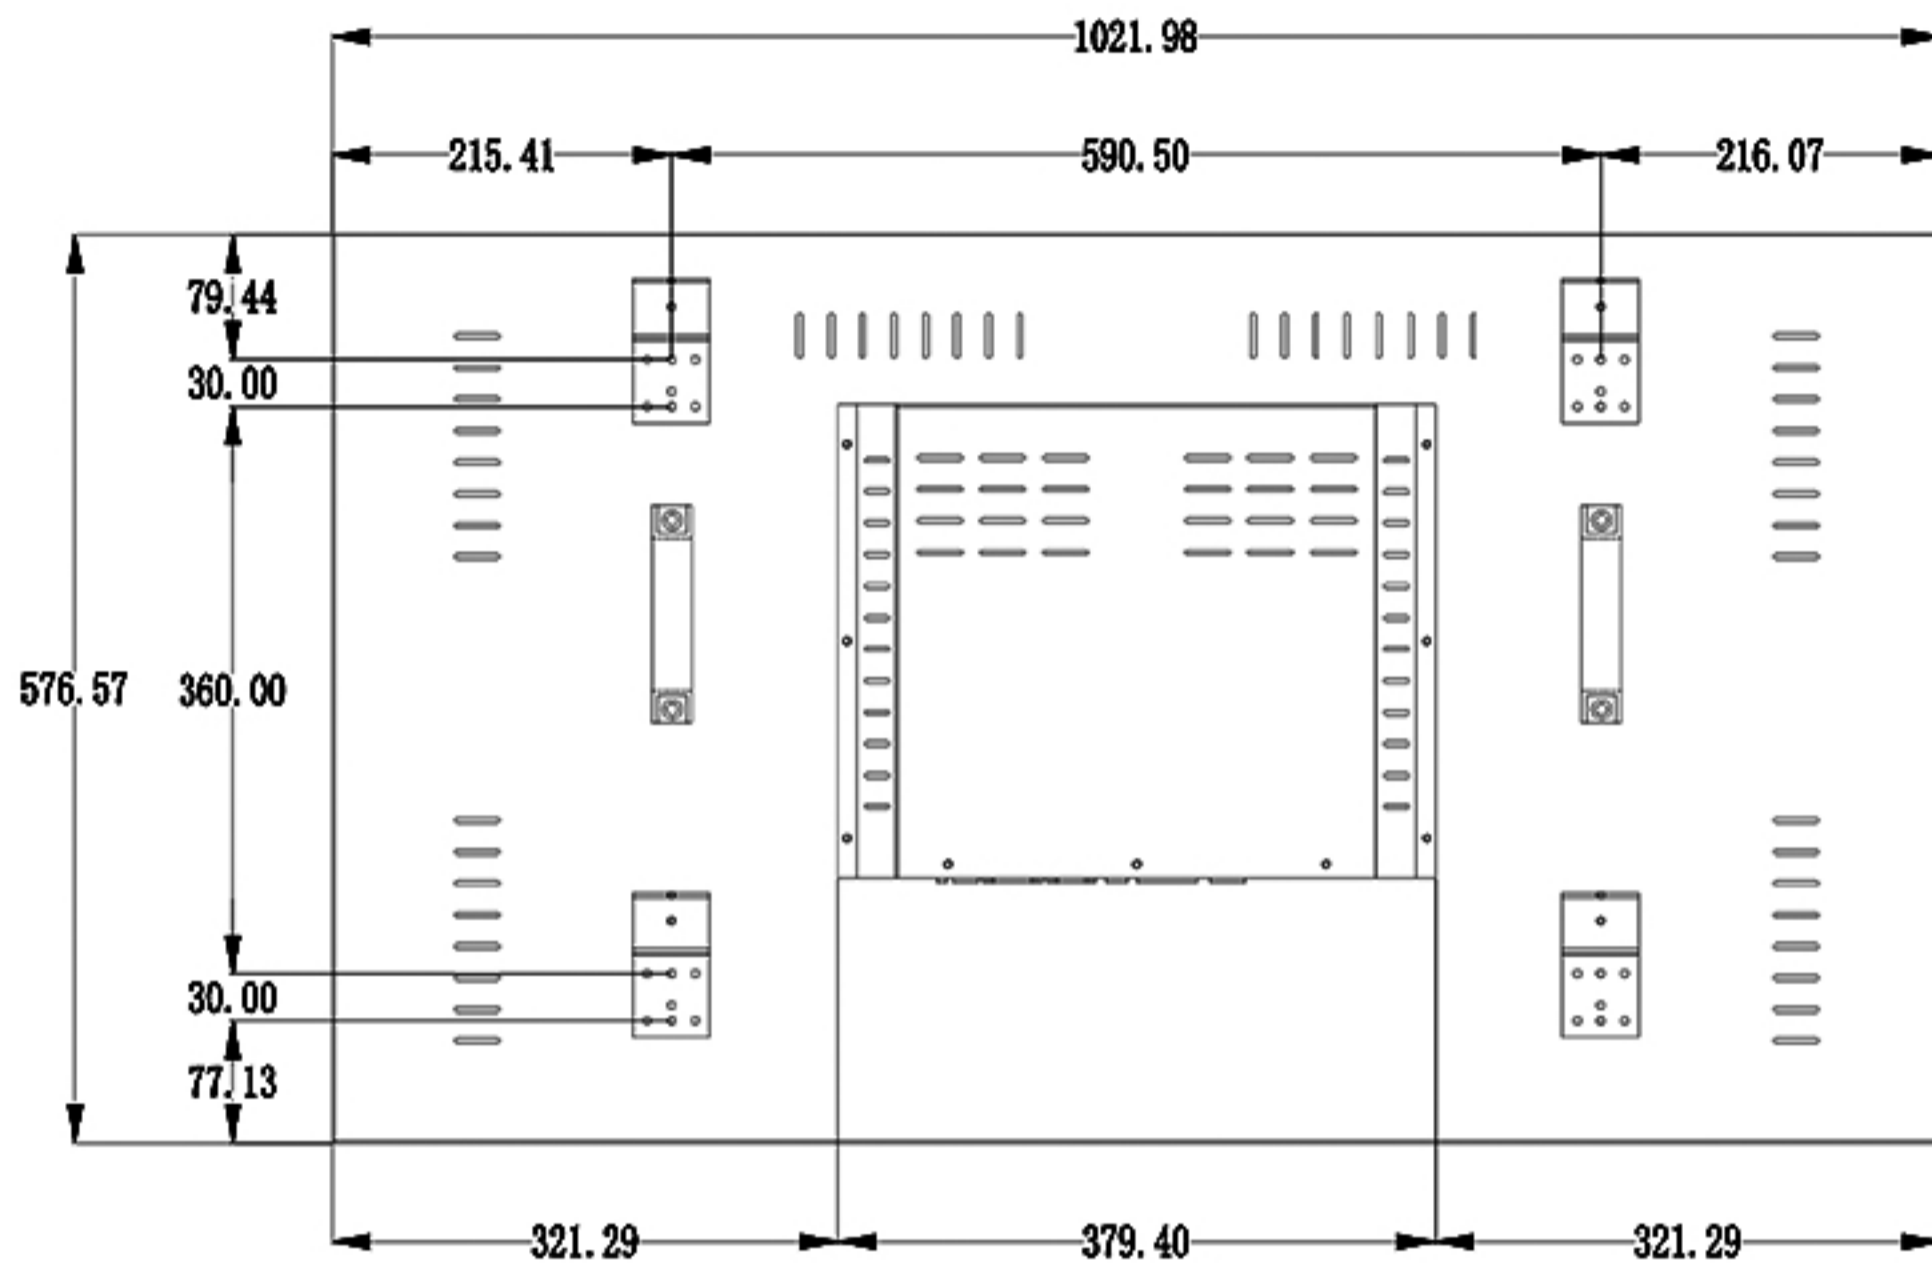

ysd-md4600zb35f

20x40挂物

40x40挂物

|      |        |           |           |           |          |                |  |                     |            |                           |         |
|------|--------|-----------|-----------|-----------|----------|----------------|--|---------------------|------------|---------------------------|---------|
|      |        |           |           |           |          | Plating        |  |                     |            |                           |         |
|      |        |           |           |           |          | 46 inch screen |  | Yamato Signage Inc. |            |                           |         |
| Mark | Number | partition | Change No | Signature | Date     | Product code   |  | Unit                | Proportion | Projection identification | Edition |
|      |        |           |           |           | 16-06-21 |                |  | mm                  | *          |                           | A0      |
|      |        |           |           |           |          |                |  | Qty                 |            | 1 st                      | total 1 |
|      |        |           |           |           |          |                |  | ysd-md4600zb35f     |            |                           |         |
|      |        |           |           |           |          |                |  |                     |            |                           |         |