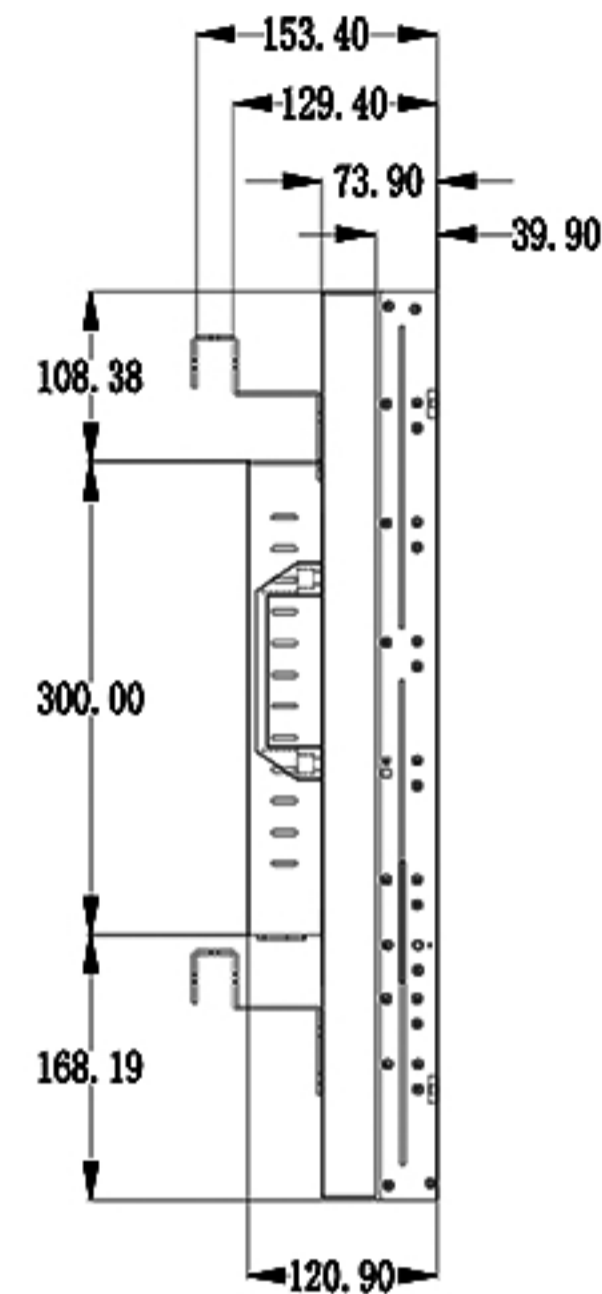

ysd-md4600zb35f

20x40挂物

40x40挂物

|      |        |           |           |           |          |                |  |                     |            |                           |         |
|------|--------|-----------|-----------|-----------|----------|----------------|--|---------------------|------------|---------------------------|---------|
|      |        |           |           |           |          | Plating        |  |                     |            |                           |         |
|      |        |           |           |           |          | 46 inch screen |  | Yamato Signage Inc. |            |                           |         |
| Mark | Number | partition | Change No | Signature | Date     | Product code   |  | Unit                | Proportion | Projection identification | Edition |
|      |        |           |           |           | 16-06-21 |                |  | mm                  | *          |                           | A0      |
|      |        |           |           |           |          |                |  | Qty                 |            | 1 st                      | total 1 |
|      |        |           |           |           |          |                |  | ysd-md4600zb35f     |            |                           |         |
|      |        |           |           |           |          |                |  |                     |            |                           |         |