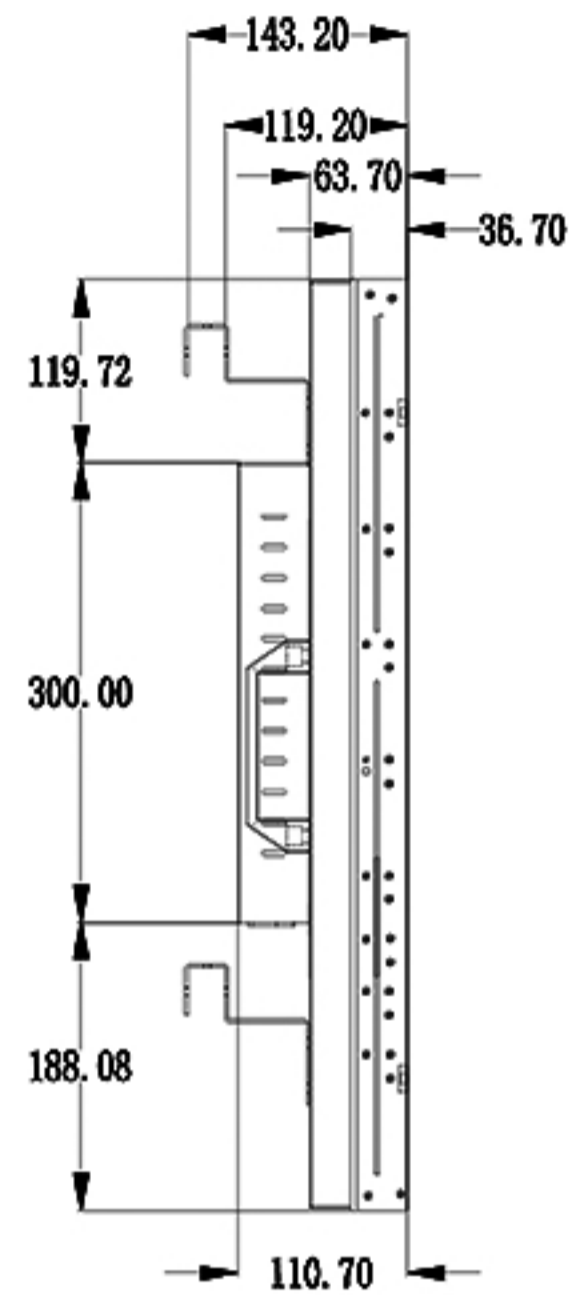

ysd-md4900z135f

20x40挂钩

40x40挂钩

						Plating					
						49 inch screen		Yamato Signage Inc.			
Mark	Number	partition	Change No	Signature	Date	Product code		Unit	Proportion	Projection identification	Edition
					16-06-21			mm	*		A0
								Qty		1 st	total 1
								ysd-md4900z135f			