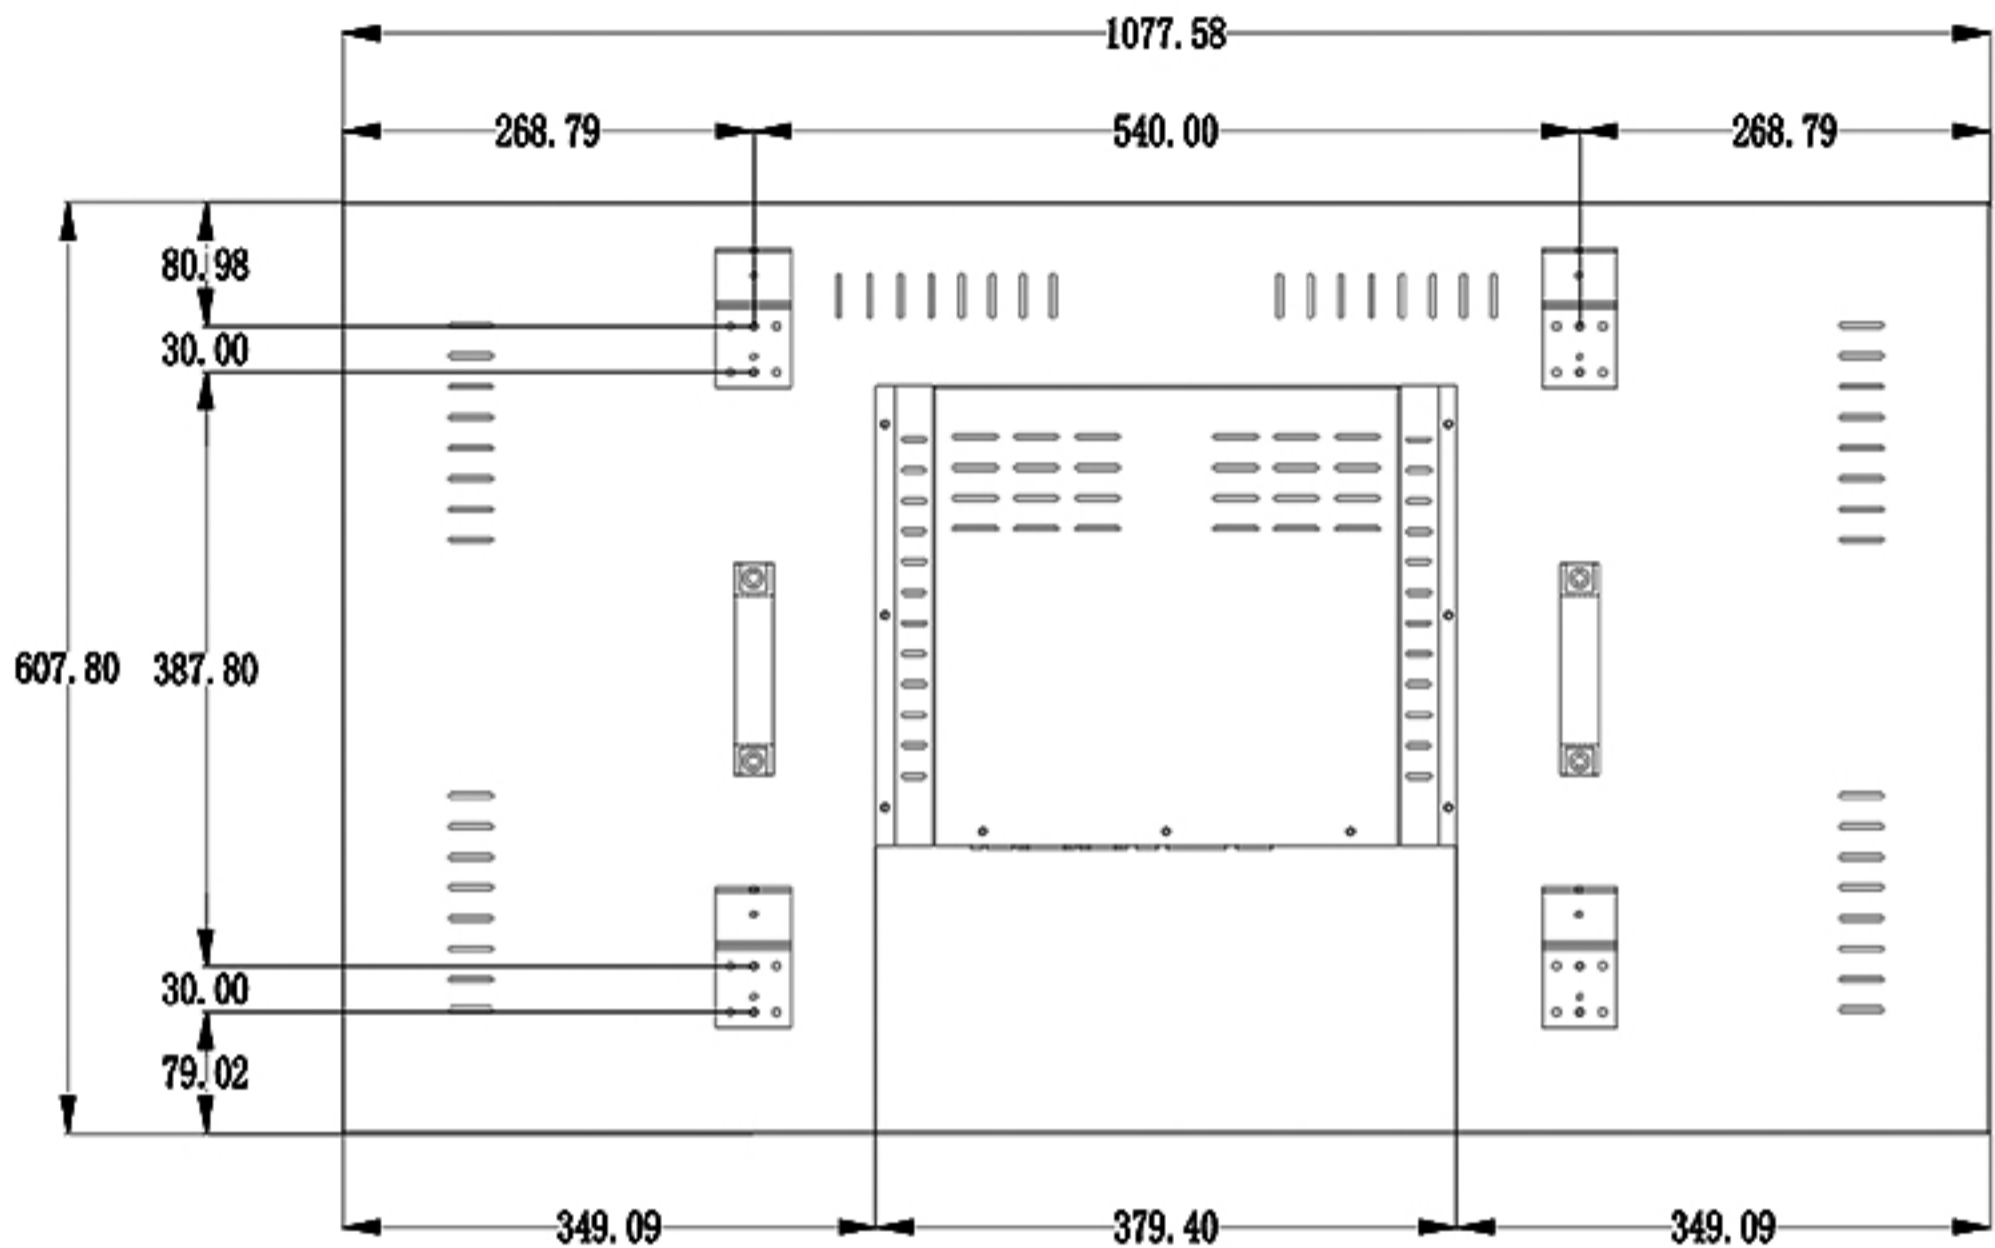

ysd-md4900z135f

20x40挂钩

40x40挂钩

						Plating					
						49 inch screen		Yamato Signage Inc.			
Mark	Number	partition	Change No	Signature	Date	Product code		Unit	Proportion	Projection identification	Edition
					16-06-21			mm	*		A0
								Qty		1 st	total 1
								ysd-md4900z135f			