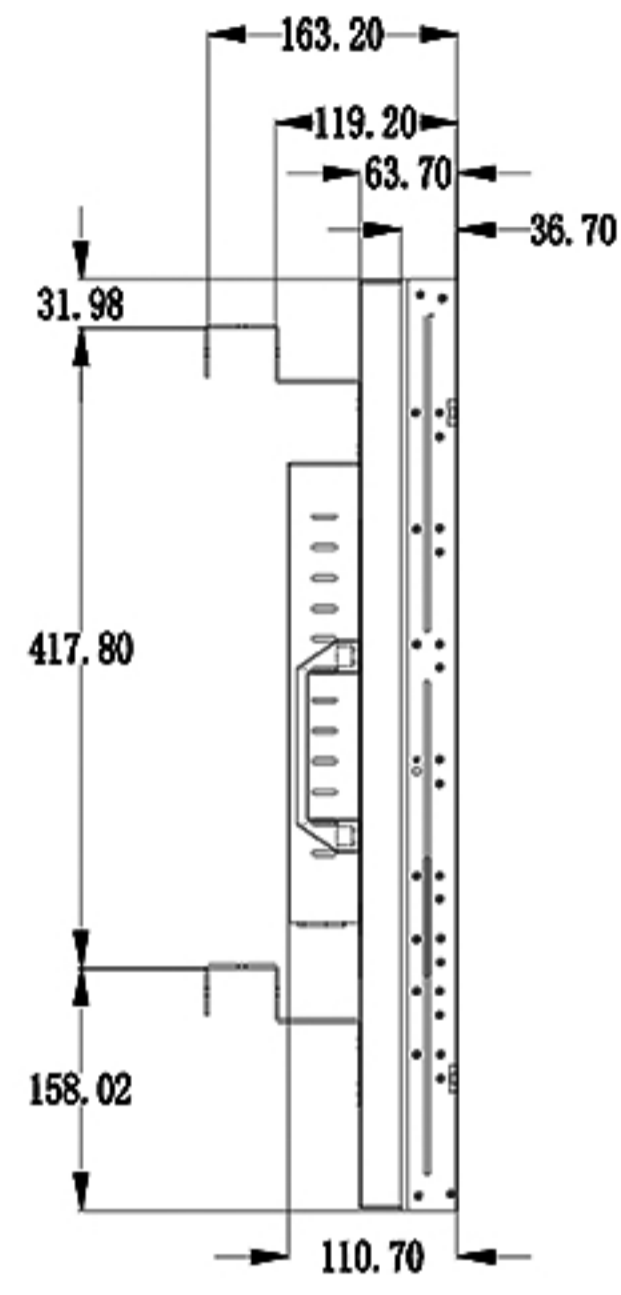

ysd-md4900z135f

20x40挂钩

40x40挂钩

						Plating					
						49 inch screen		Yamato Signage Inc.			
Mark	Number	partition	Change No	Signature	Date	Product code		Unit	Proportion	Projection identification	Edition
					16-06-21			mm	*		A0
								Qty		1 st	total 1
								ysd-md4900z135f			