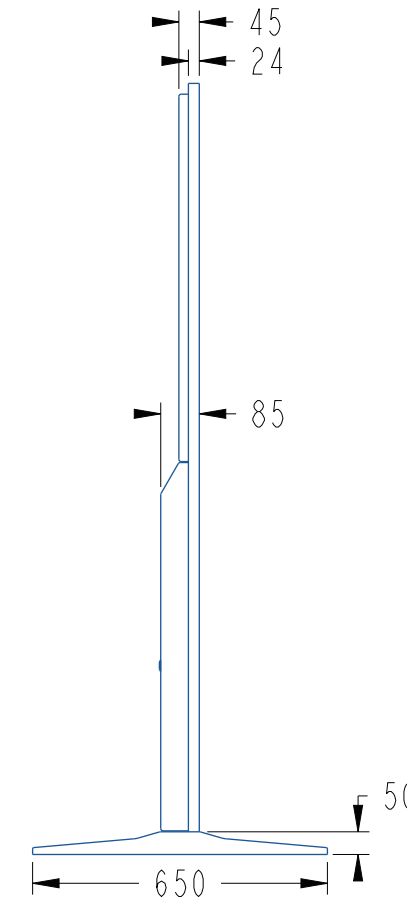

YSD-ID4900ZFSH-N

						Plating					
						49 inch screen		Yamato Signage Inc.			
Mark	Number	partition	Change No	Signature	Date			Unit	Proportion	Projection identification	Edition
Design					17-06-21	Product code		mm	*		A0
Audit						*		Qty		1 st	total 1
Craftsmanship											
Standardization											
Approve								YSD-ID4900ZFSH-N			

N-ASJZ006FI-DSJ

						Plating					
						49 inch screen		Yamato Signage Inc.			
Mark	Number	partition	Change No	Signature	Date	Product code		Unit	Proportion	Projection identification	Edition
Design					11-06-21			mm	*		A0
Audit								Qty		1 st	total 1
Craftsmanship								*			
Standardization											
Approve								YSD-ID4900ZFSV-N			