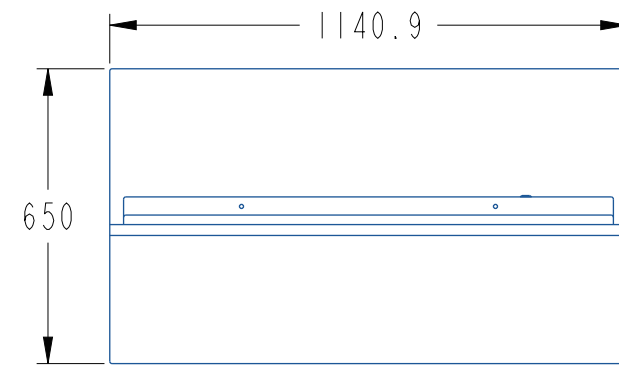

YSD-ID4900ZFSH-N

						Plating					
						49 inch screen		Yamato Signage Inc.			
Mark	Number	partition	Change No	Signature	Date			Unit	Proportion	Projection identification	Edition
Design					17-06-21	Product code		mm	*		A0
Audit						*		Qty		1 st	total 1
Craftsmanship											
Standardization											
Approve								YSD-ID4900ZFSH-N			

N-ASJZ006FI-DSJ

						Plating					
						49 inch screen		Yamato Signage Inc.			
Mark	Number	partition	Change No	Signature	Date	Product code		Unit	Proportion	Projection identification	Edition
Design					11-06-21			mm	*		A0
Audit								Qty		1 st	total 1
Craftsmanship								*			
Standardization											
Approve								YSD-ID4900ZFSV-N			