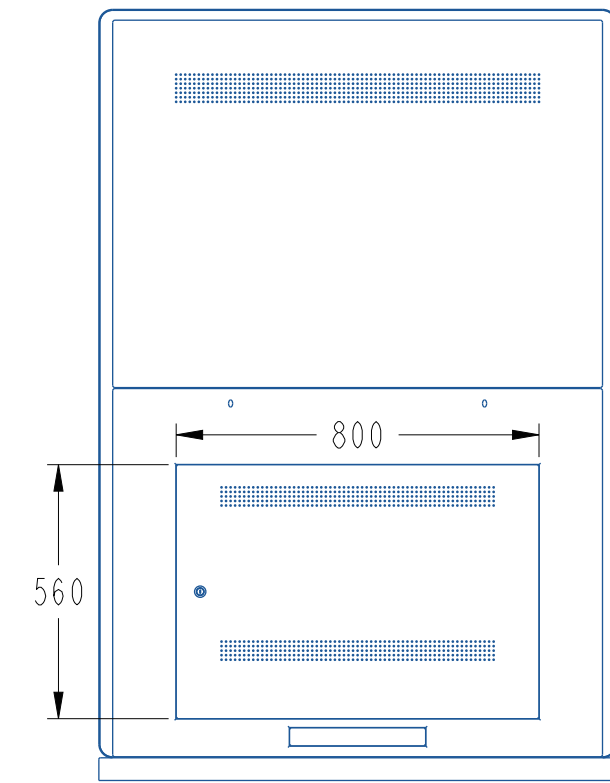

YSD-ID4900ZFSH-N

						Plating					
						49 inch screen		Yamato Signage Inc.			
Mark	Number	partition	Change No	Signature	Date			Unit	Proportion	Projection identification	Edition
Design					17-06-21	Product code		mm	*		A0
Audit						*		Qty		1 st	total 1
Craftsmanship											
Standardization											
Approve								YSD-ID4900ZFSH-N			

N-ASJZ006FI-DSJ

						Plating					
						49 inch screen		Yamato Signage Inc.			
Mark	Number	partition	Change No	Signature	Date	Product code		Unit	Proportion	Projection identification	Edition
Design					11-06-21			mm	*		A0
Audit								Qty		1 st	total 1
Craftsmanship								*			
Standardization											
Approve								YSD-ID4900ZFSV-N			