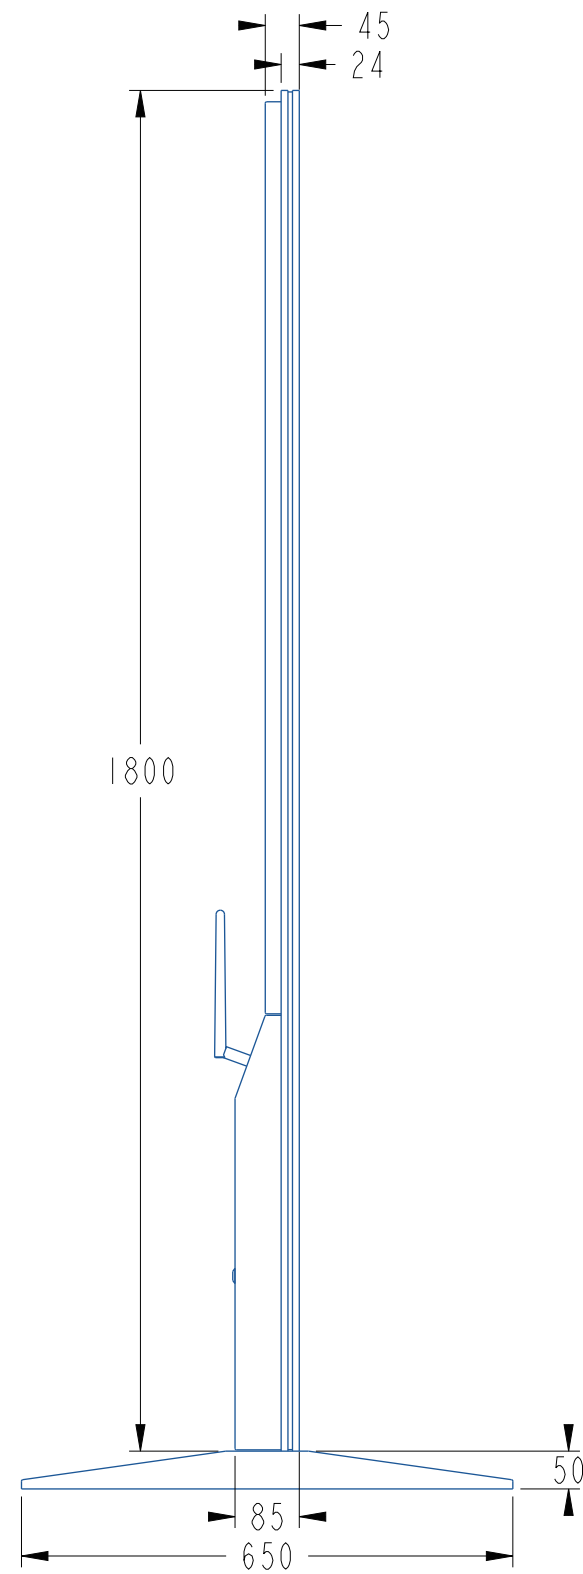

YSD-ID4900ZFSH-N

						Plating					
						49 inch screen		Yamato Signage Inc.			
Mark	Number	partition	Change No	Signature	Date			Unit	Proportion	Projection identification	Edition
Design					17-06-21	Product code		mm	*		A0
Audit						*		Qty		1 st	total 1
Craftsmanship											
Standardization											
Approve								YSD-ID4900ZFSH-N			

N-ASJZ006FI-DSJ

						Plating					
						49 inch screen		Yamato Signage Inc.			
Mark	Number	partition	Change No	Signature	Date	Product code		Unit	Proportion	Projection identification	Edition
Design					11-06-21			mm	*		A0
Audit								Qty		1 st	total 1
Craftsmanship								*			
Standardization											
Approve								YSD-ID4900ZFSV-N			