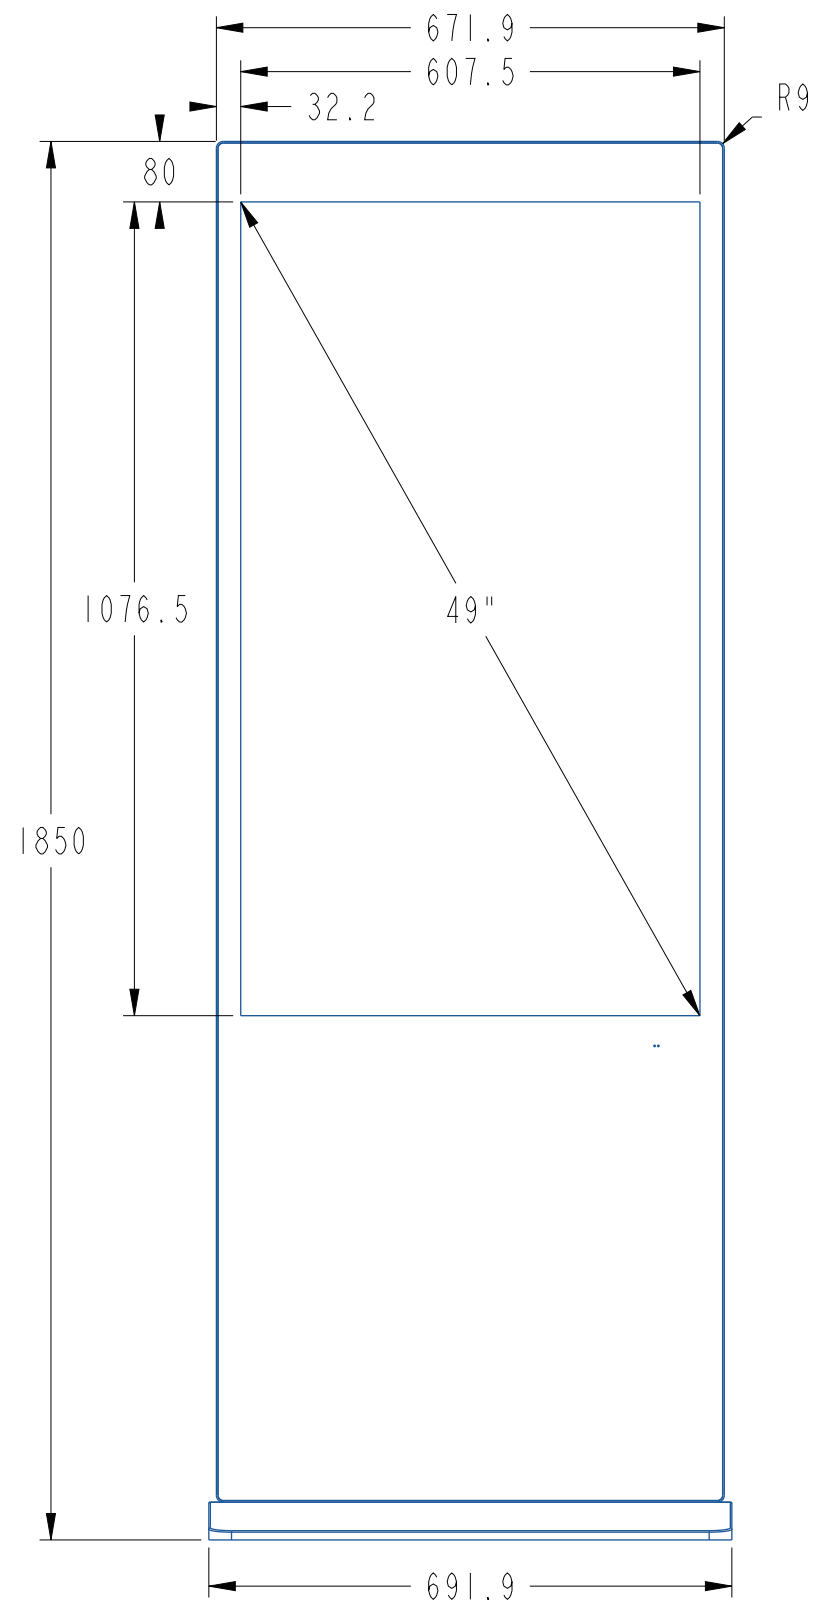

YSD-ID4900ZFSH-N

						Plating					
						49 inch screen		Yamato Signage Inc.			
Mark	Number	partition	Change No	Signature	Date			Unit	Proportion	Projection identification	Edition
Design					17-06-21	Product code		mm	*		A0
Audit						*		Qty		1 st	total 1
Craftsmanship											
Standardization											
Approve								YSD-ID4900ZFSH-N			

N-ASJZ006FI-DSJ

						Plating					
						49 inch screen		Yamato Signage Inc.			
Mark	Number	partition	Change No	Signature	Date	Product code		Unit	Proportion	Projection identification	Edition
Design					11-06-21			mm	*		A0
Audit								Qty		1 st	total 1
Craftsmanship								*			
Standardization											
Approve								YSD-ID4900ZFSV-N			