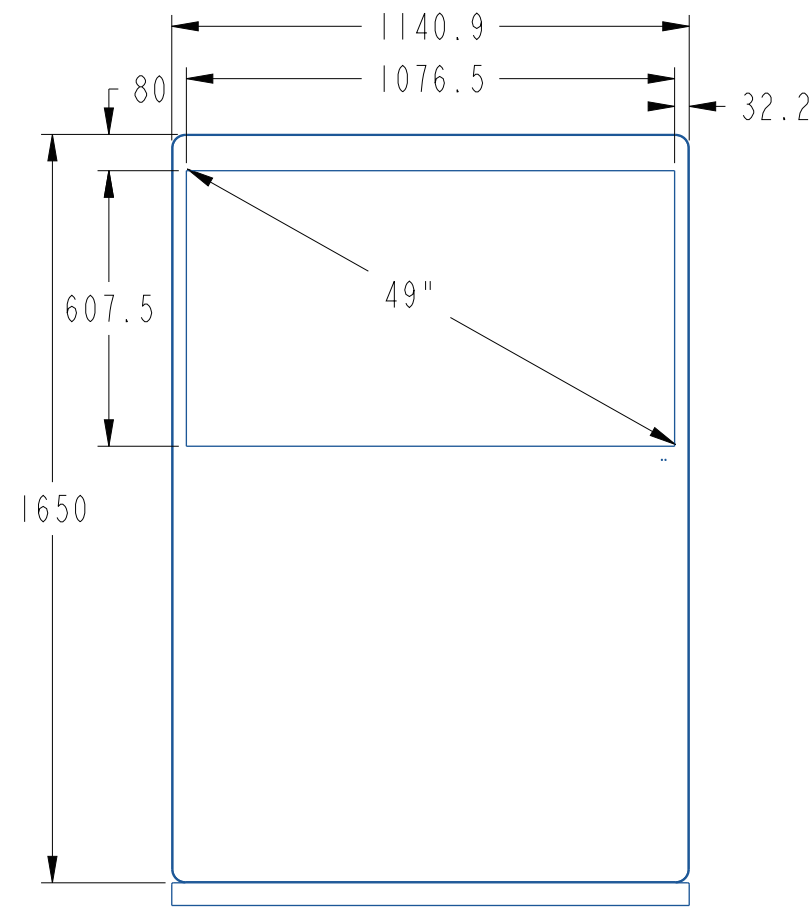

YSD-ID4900ZFSH-N

						Plating					
						49 inch screen		Yamato Signage Inc.			
Mark	Number	partition	Change No	Signature	Date			Unit	Proportion	Projection identification	Edition
Design					17-06-21	Product code		mm	*		A0
Audit						*		Qty		1 st	total 1
Craftsmanship											
Standardization											
Approve								YSD-ID4900ZFSH-N			

N-ASJZ006FI-DSJ

						Plating					
						49 inch screen		Yamato Signage Inc.			
Mark	Number	partition	Change No	Signature	Date	Product code		Unit	Proportion	Projection identification	Edition
Design					11-06-21			mm	*		A0
Audit								Qty		1 st	total 1
Craftsmanship								*			
Standardization											
Approve								YSD-ID4900ZFSV-N			